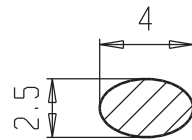

ANGLE "D" RINGS

11" SHEET - 3 ANGLE "D" RINGS - TWO TRIGGERS

| | | | | |
|------------------|--------|------|-----|----|
| WI-AD2T113075/20 | 3/4" | 20mm | 200 | 31 |
| WI-AD2T113100/20 | 1" | 20mm | 200 | 32 |
| WI-AD2T113125/26 | 1-1/4" | 26mm | 120 | 42 |
| WI-AD2T113150/26 | 1-1/2" | 26mm | 140 | 36 |
| WI-AD2T113200/36 | 2" | 36mm | 60 | 26 |
| WI-AD2T113250/36 | 2-1/2" | 36mm | 60 | 32 |
| WI-AD2T113250/45 | 2-1/2" | 45mm | 60 | 33 |
| WI-AD2T113300/36 | 3" | 36mm | 60 | 33 |
| WI-AD2T113300/45 | 3" | 45mm | 60 | 40 |

11" SHEET - 3 ANGLE. "D" RINGS - NO TRIGGERS

| | | | | |
|------------------|--------|------|-----|----|
| WI-ADNT113100/20 | 1" | 20mm | 200 | 31 |
| WI-ADNT113150/26 | 1-1/2" | 26mm | 100 | 26 |
| WI-ADNT113200/36 | 2" | 36mm | 60 | 23 |
| WI-ADNT113250/36 | 2-1/2" | 36mm | 60 | 28 |
| WI-ADNT113300/45 | 3" | 45mm | 60 | 37 |

11" - 3AD - 1" - 2T - 20mm - two triggers (all dimensions in millimeters)

SCALE 2:1

SCALE 4:1

11" - 3AD - 1" - NT - 20mm (all dimensions in millimeters)

SCALE 4:1