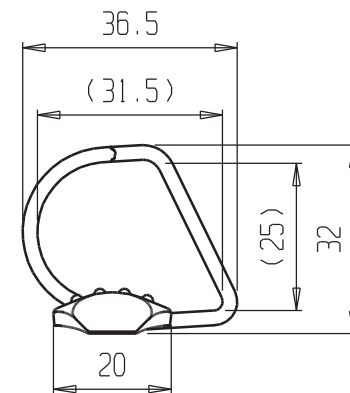

ANGLE "D" RINGS

11" SHEET - 3 ANGLE "D" RINGS - TWO TRIGGERS

| | | | | |
|------------------|--------|------|-----|----|
| WI-AD2T113075/20 | 3/4" | 20mm | 200 | 31 |
| WI-AD2T113100/20 | 1" | 20mm | 200 | 32 |
| WI-AD2T113125/26 | 1-1/4" | 26mm | 120 | 42 |
| WI-AD2T113150/26 | 1-1/2" | 26mm | 140 | 36 |
| WI-AD2T113200/36 | 2" | 36mm | 60 | 26 |
| WI-AD2T113250/36 | 2-1/2" | 36mm | 60 | 32 |
| WI-AD2T113250/45 | 2-1/2" | 45mm | 60 | 33 |
| WI-AD2T113300/36 | 3" | 36mm | 60 | 33 |
| WI-AD2T113300/45 | 3" | 45mm | 60 | 40 |

11" SHEET - 3 ANGLE. "D" RINGS - NO TRIGGERS

| | | | | |
|------------------|--------|------|-----|----|
| WI-ADNT113100/20 | 1" | 20mm | 200 | 31 |
| WI-ADNT113150/26 | 1-1/2" | 26mm | 100 | 26 |
| WI-ADNT113200/36 | 2" | 36mm | 60 | 23 |
| WI-ADNT113250/36 | 2-1/2" | 36mm | 60 | 28 |
| WI-ADNT113300/45 | 3" | 45mm | 60 | 37 |

11" - 3AD - 1" - 2T - 20mm - two triggers (all dimensions in millimeters)

SCALE 2:1

SCALE 4:1

11" - 3AD - 1" - NT - 20mm (all dimensions in millimeters)

SCALE 4:1