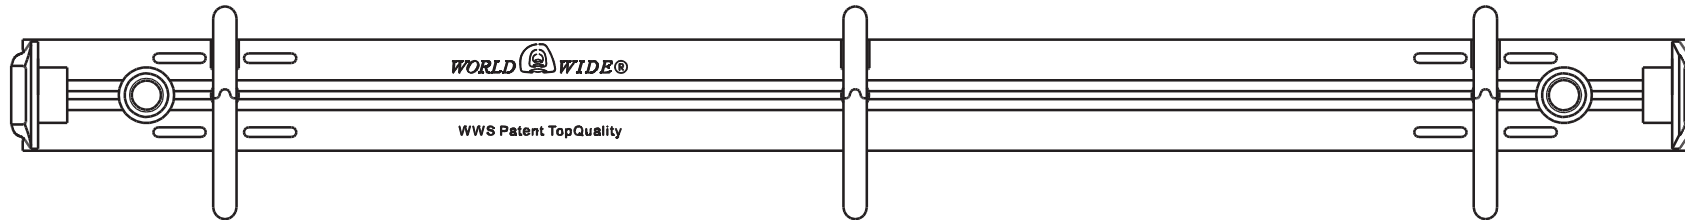

11" - 3AD - 1" - 2T - 20mm - two triggers (all dimensions in millimeters)