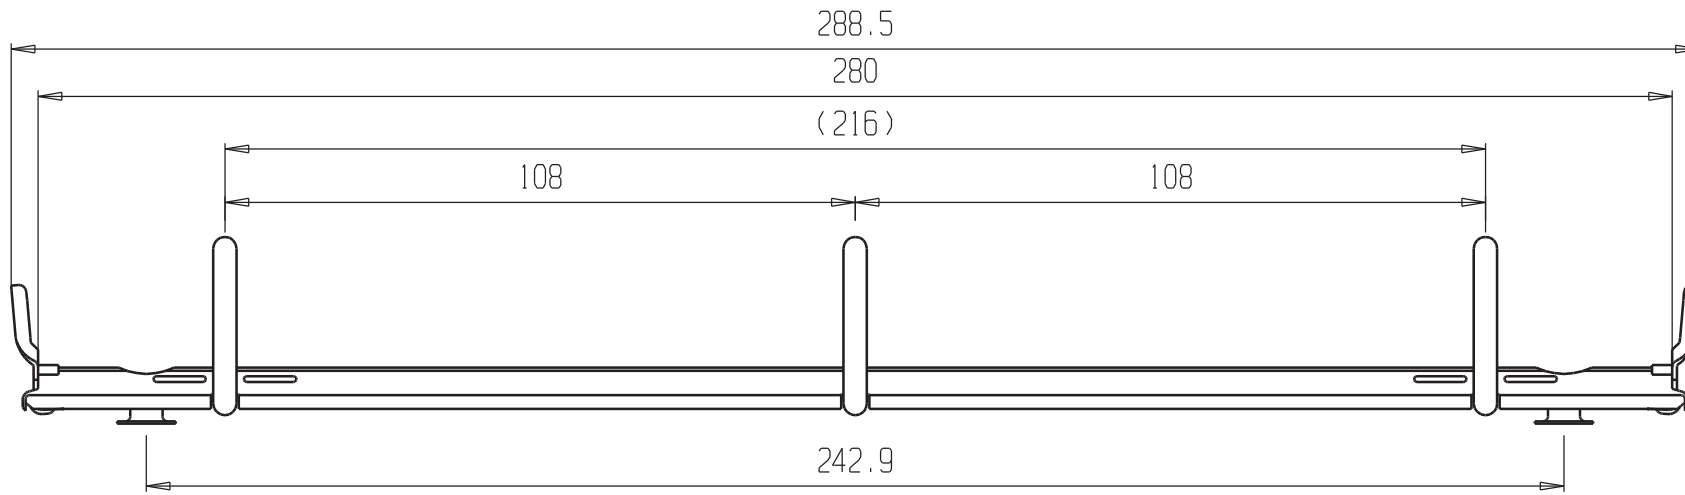

11" - 3AD - 1" - 2T - 20mm - two triggers (all dimensions in millimeters)