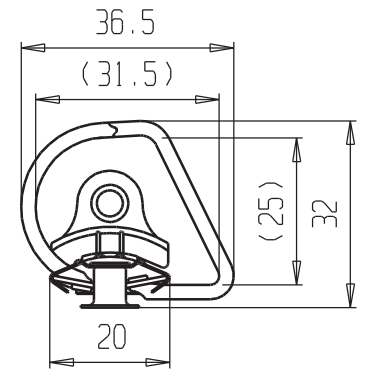

ANGLE "D" RINGS

11" SHEET - 3 ANGLE "D" RINGS - TWO TRIGGERS

| | | | | |
|------------------|--------|------|-----|----|
| WI-AD2T113075/20 | 3/4" | 20mm | 200 | 31 |
| WI-AD2T113100/20 | 1" | 20mm | 200 | 32 |
| WI-AD2T113125/26 | 1-1/4" | 26mm | 120 | 42 |
| WI-AD2T113150/26 | 1-1/2" | 26mm | 140 | 36 |
| WI-AD2T113200/36 | 2" | 36mm | 60 | 26 |
| WI-AD2T113250/36 | 2-1/2" | 36mm | 60 | 32 |
| WI-AD2T113250/45 | 2-1/2" | 45mm | 60 | 33 |
| WI-AD2T113300/36 | 3" | 36mm | 60 | 33 |
| WI-AD2T113300/45 | 3" | 45mm | 60 | 40 |

11" SHEET - 3 ANGLE. "D" RINGS - NO TRIGGERS

| | | | | |
|------------------|--------|------|-----|----|
| WI-ADNT113100/20 | 1" | 20mm | 200 | 31 |
| WI-ADNT113150/26 | 1-1/2" | 26mm | 100 | 26 |
| WI-ADNT113200/36 | 2" | 36mm | 60 | 23 |
| WI-ADNT113250/36 | 2-1/2" | 36mm | 60 | 28 |
| WI-ADNT113300/45 | 3" | 45mm | 60 | 37 |

11" - 3AD - 1" - 2T - 20mm - two triggers (all dimensions in millimeters)

SCALE 2:1

SCALE 4:1

11" - 3AD - 1" - NT - 20mm (all dimensions in millimeters)

SCALE 4:1